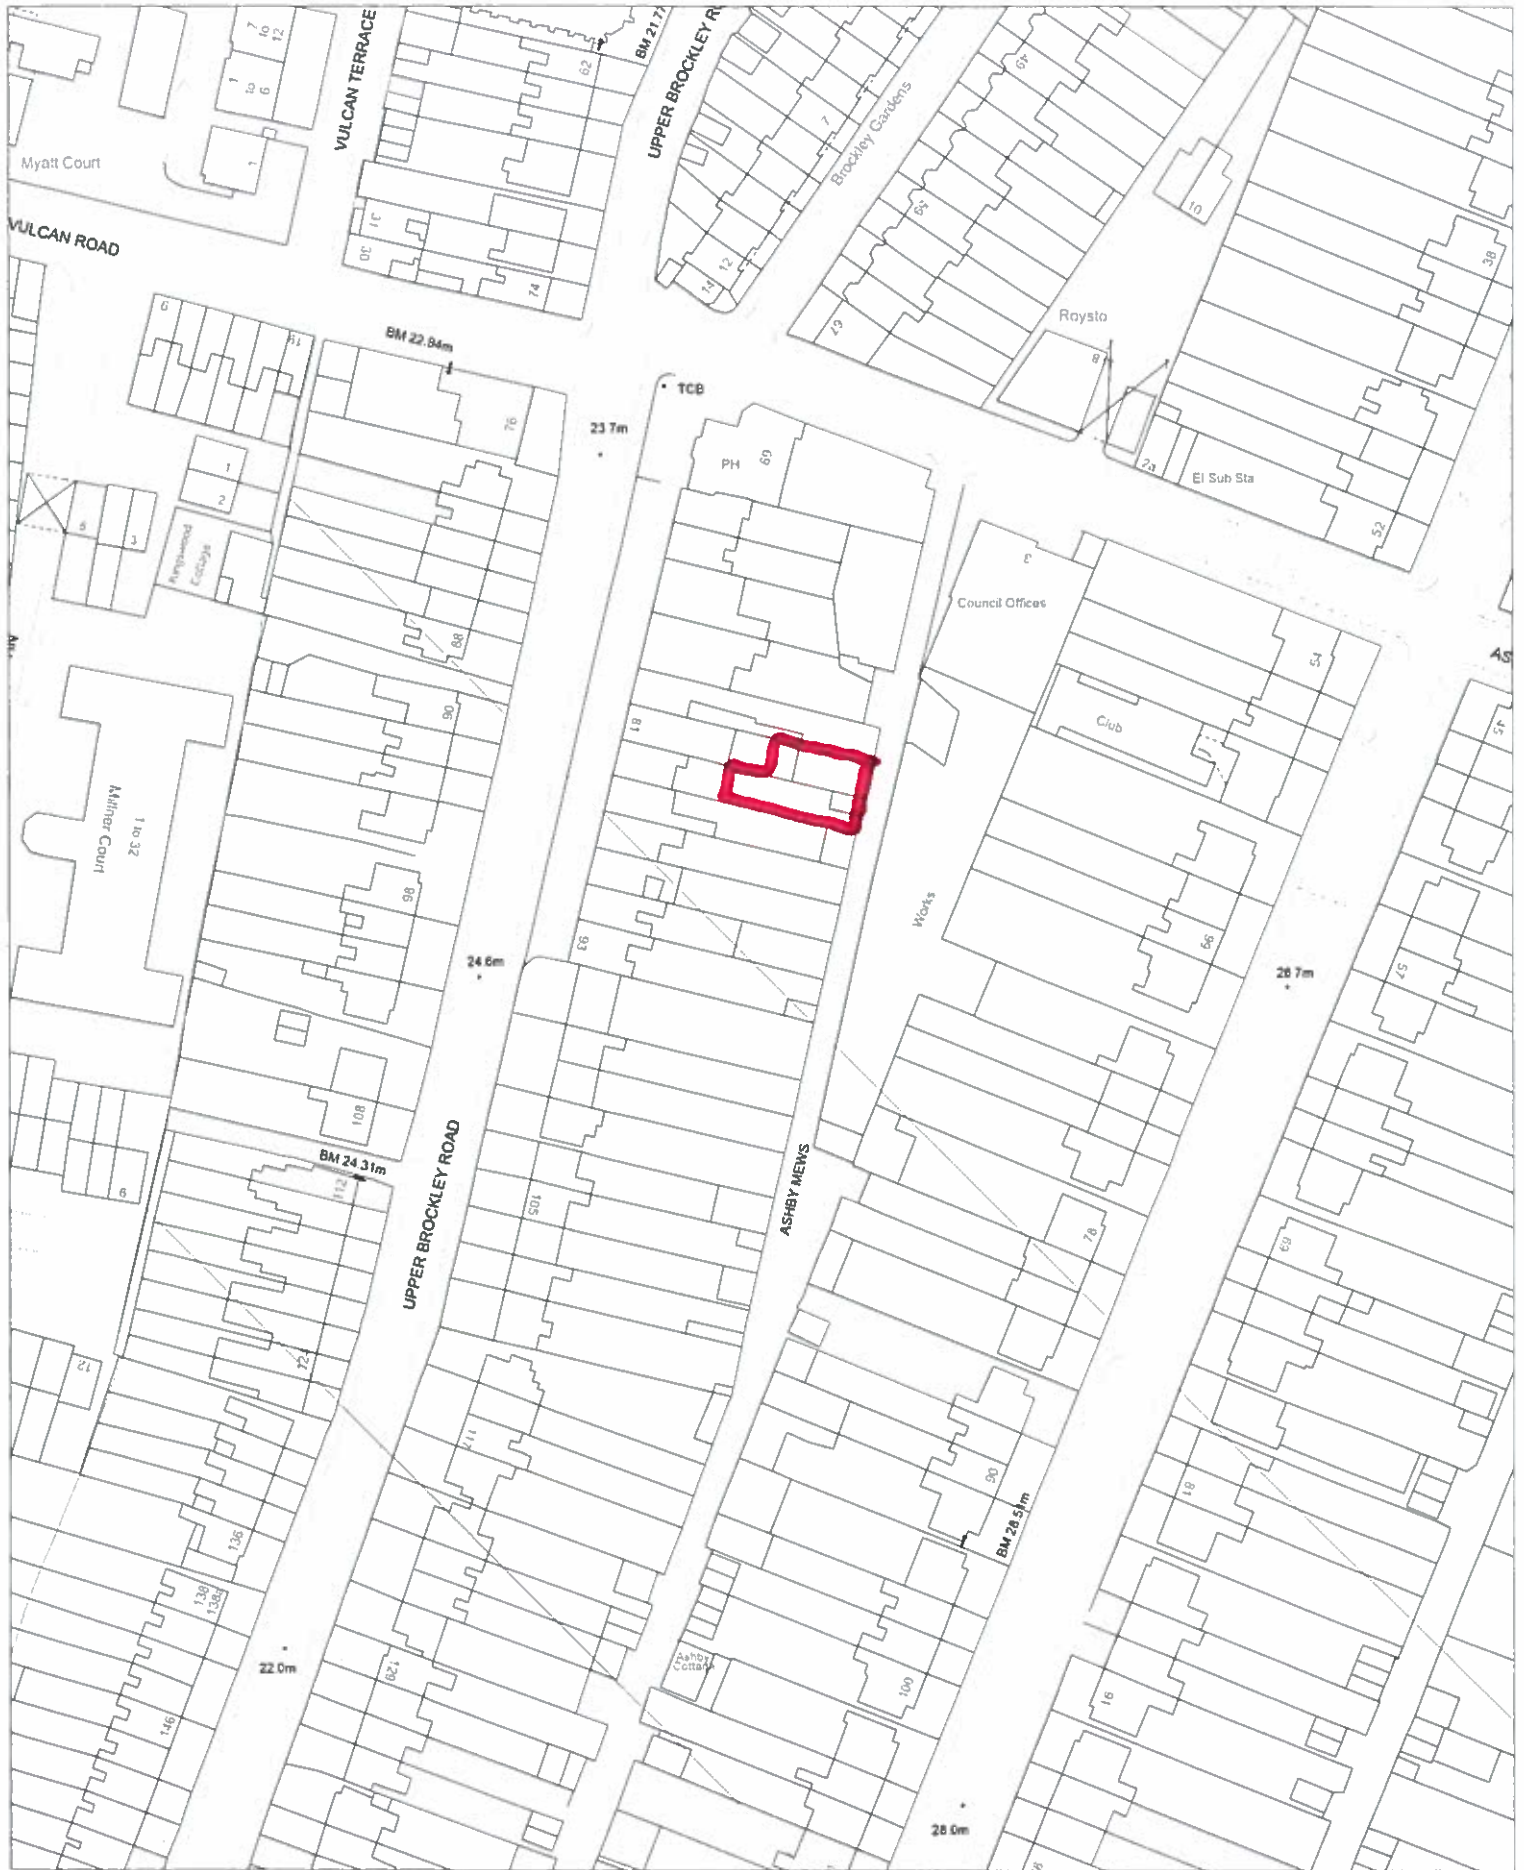

Ashby Mews

Scale: 1250
Base on the
Ordnance Survey map
Licence no: 100017710
London, SE6 4RU

Date: 01/07/16